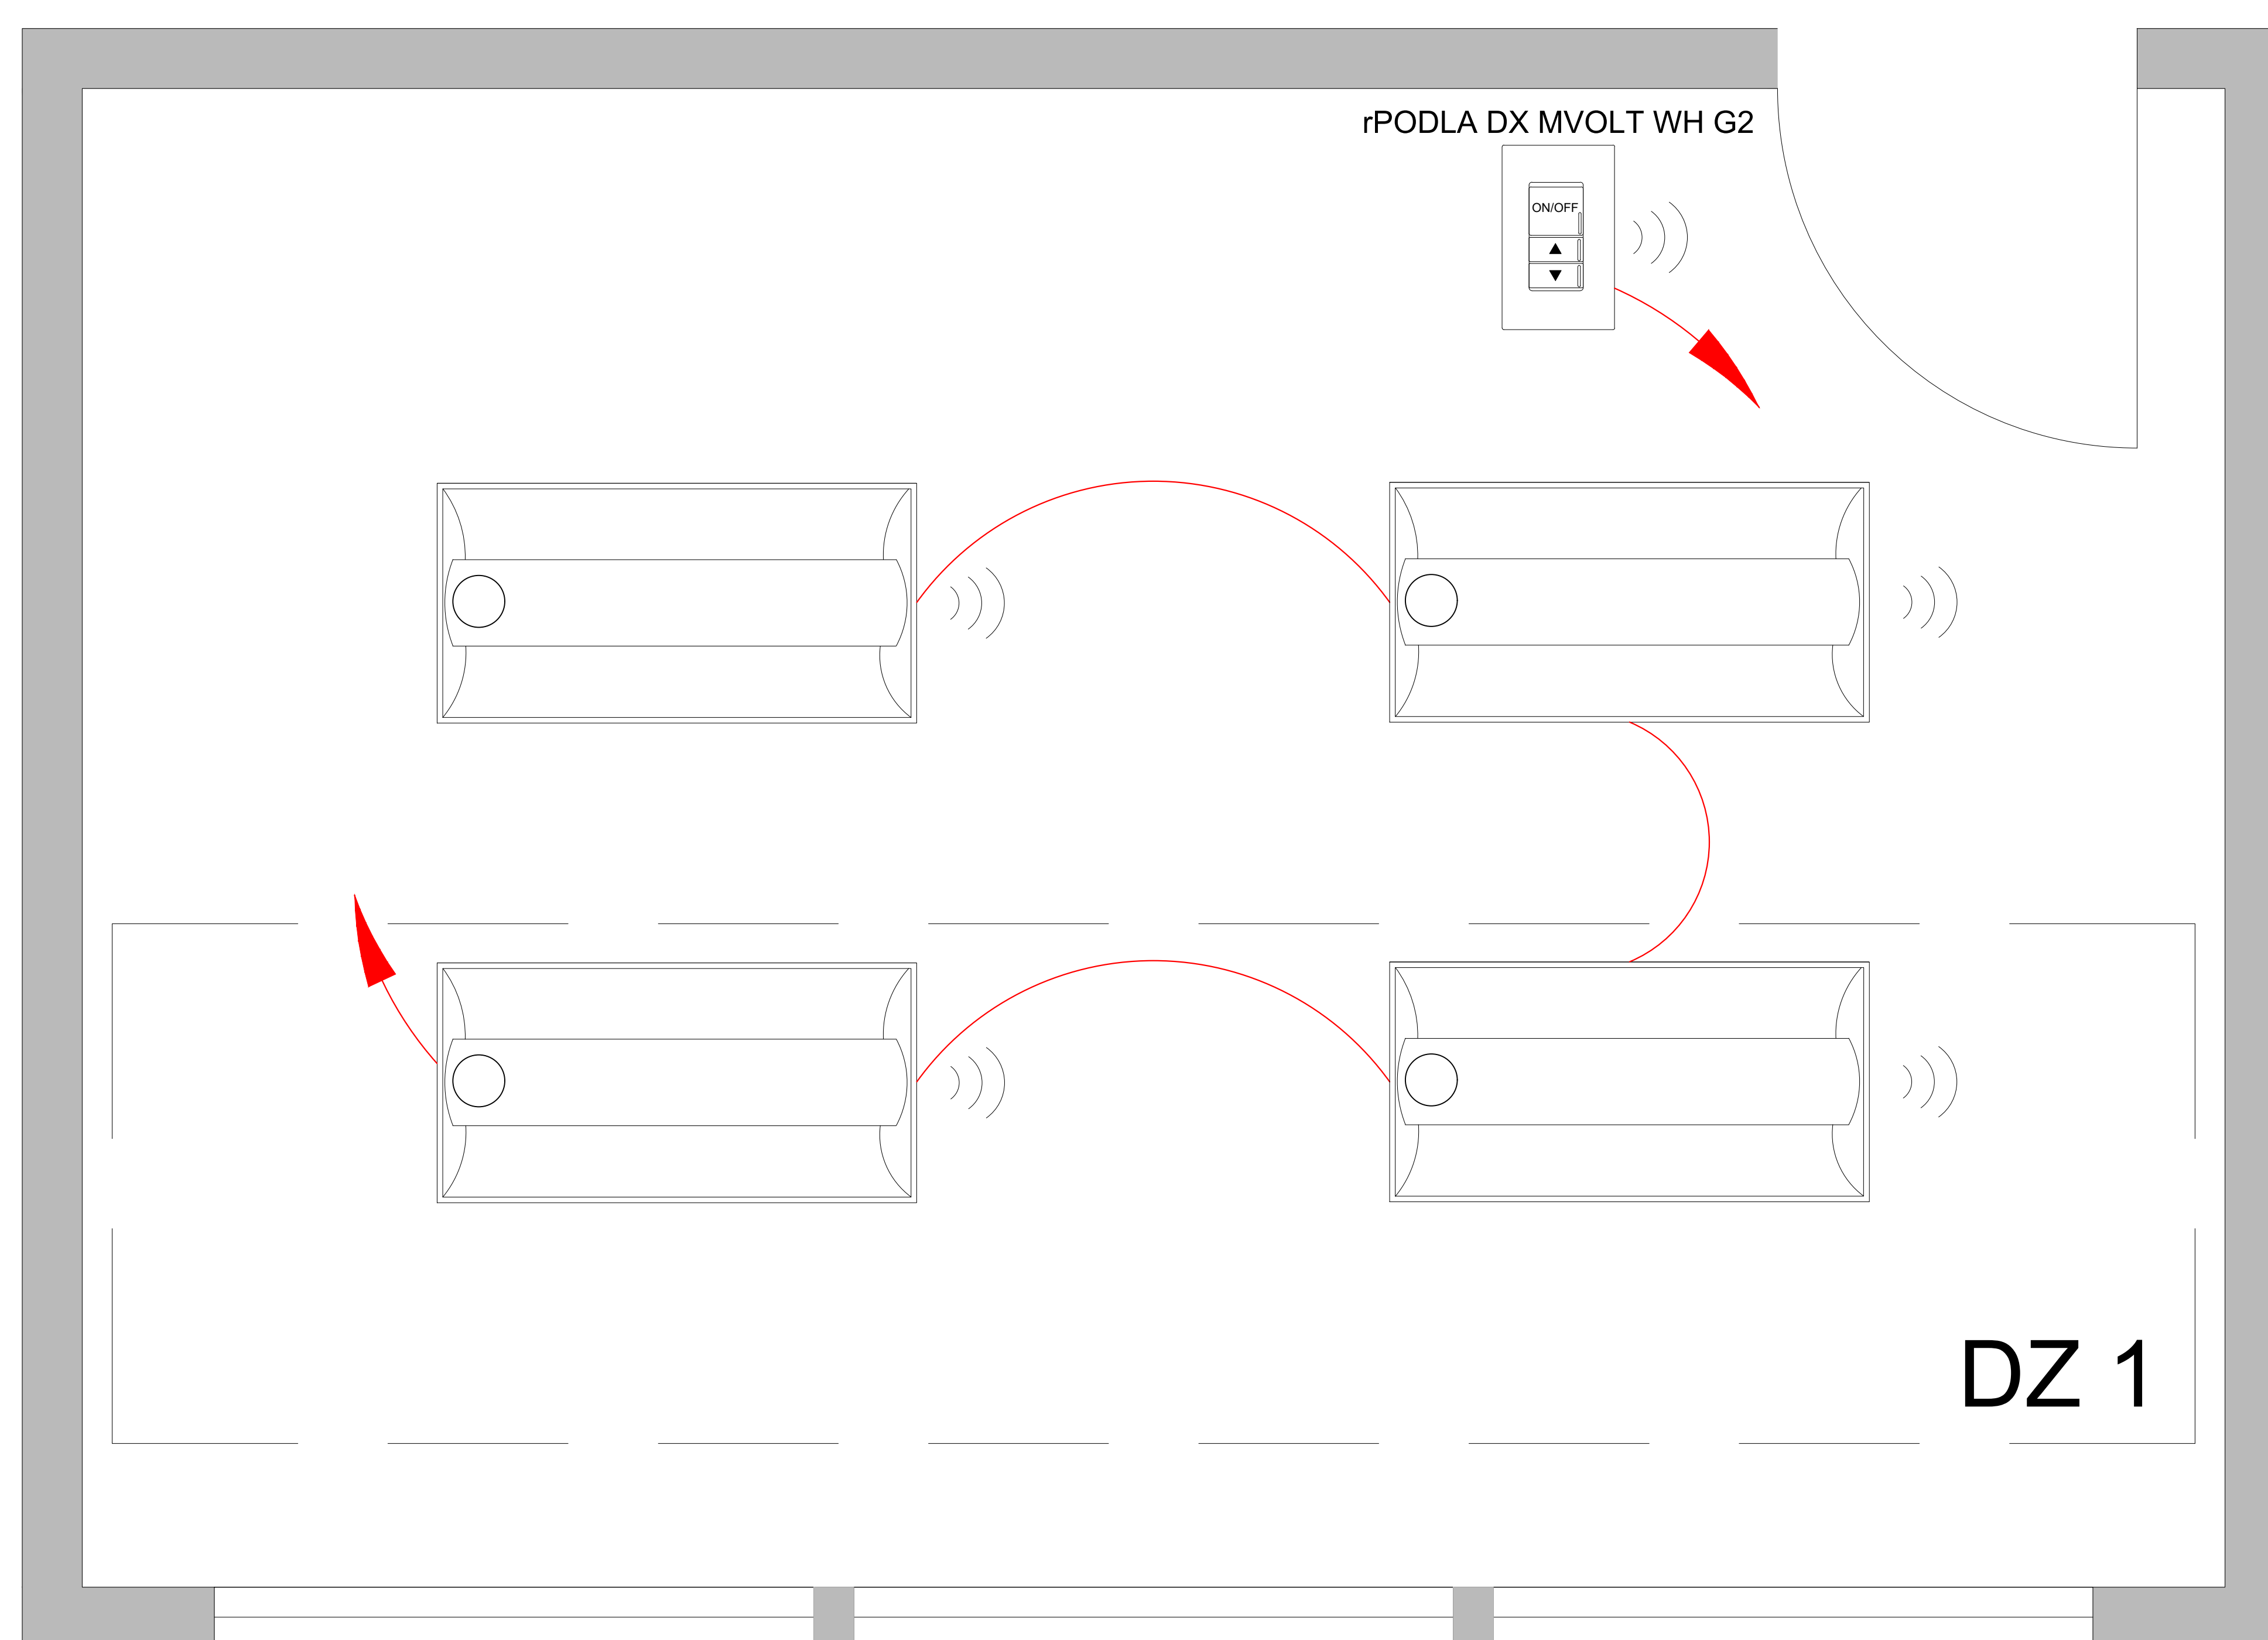

**nLIGHT AIR:  
LARGE OFFICE - AIR ENABLED FIXTURES**

**DIAGRAM LEGEND**

-  LINE VOLTAGE WIRES
-  LINE POWER

**SUPPORTS THE FOLLOWING REQUIREMENTS:**

-  OCCUPANT SENSOR CONTROLS, (C405.2.1)
-  TIME-SWITCH CONTROLS, (C405.2.2)
-  DAYLIGHT-RESPONSIVE CONTROLS, (C405.2.3)
-  SPECIFIC APPLICATION CONTROLS, (C405.2.4)
-  MANUAL CONTROLS, (C405.2.5)
-  ENHANCED DIGITAL LIGHTING CONTROLS, (C406.4)

SEE HILA BASIS OF DESIGN TO COMPLY WITH IECC 2018 SECTION C405