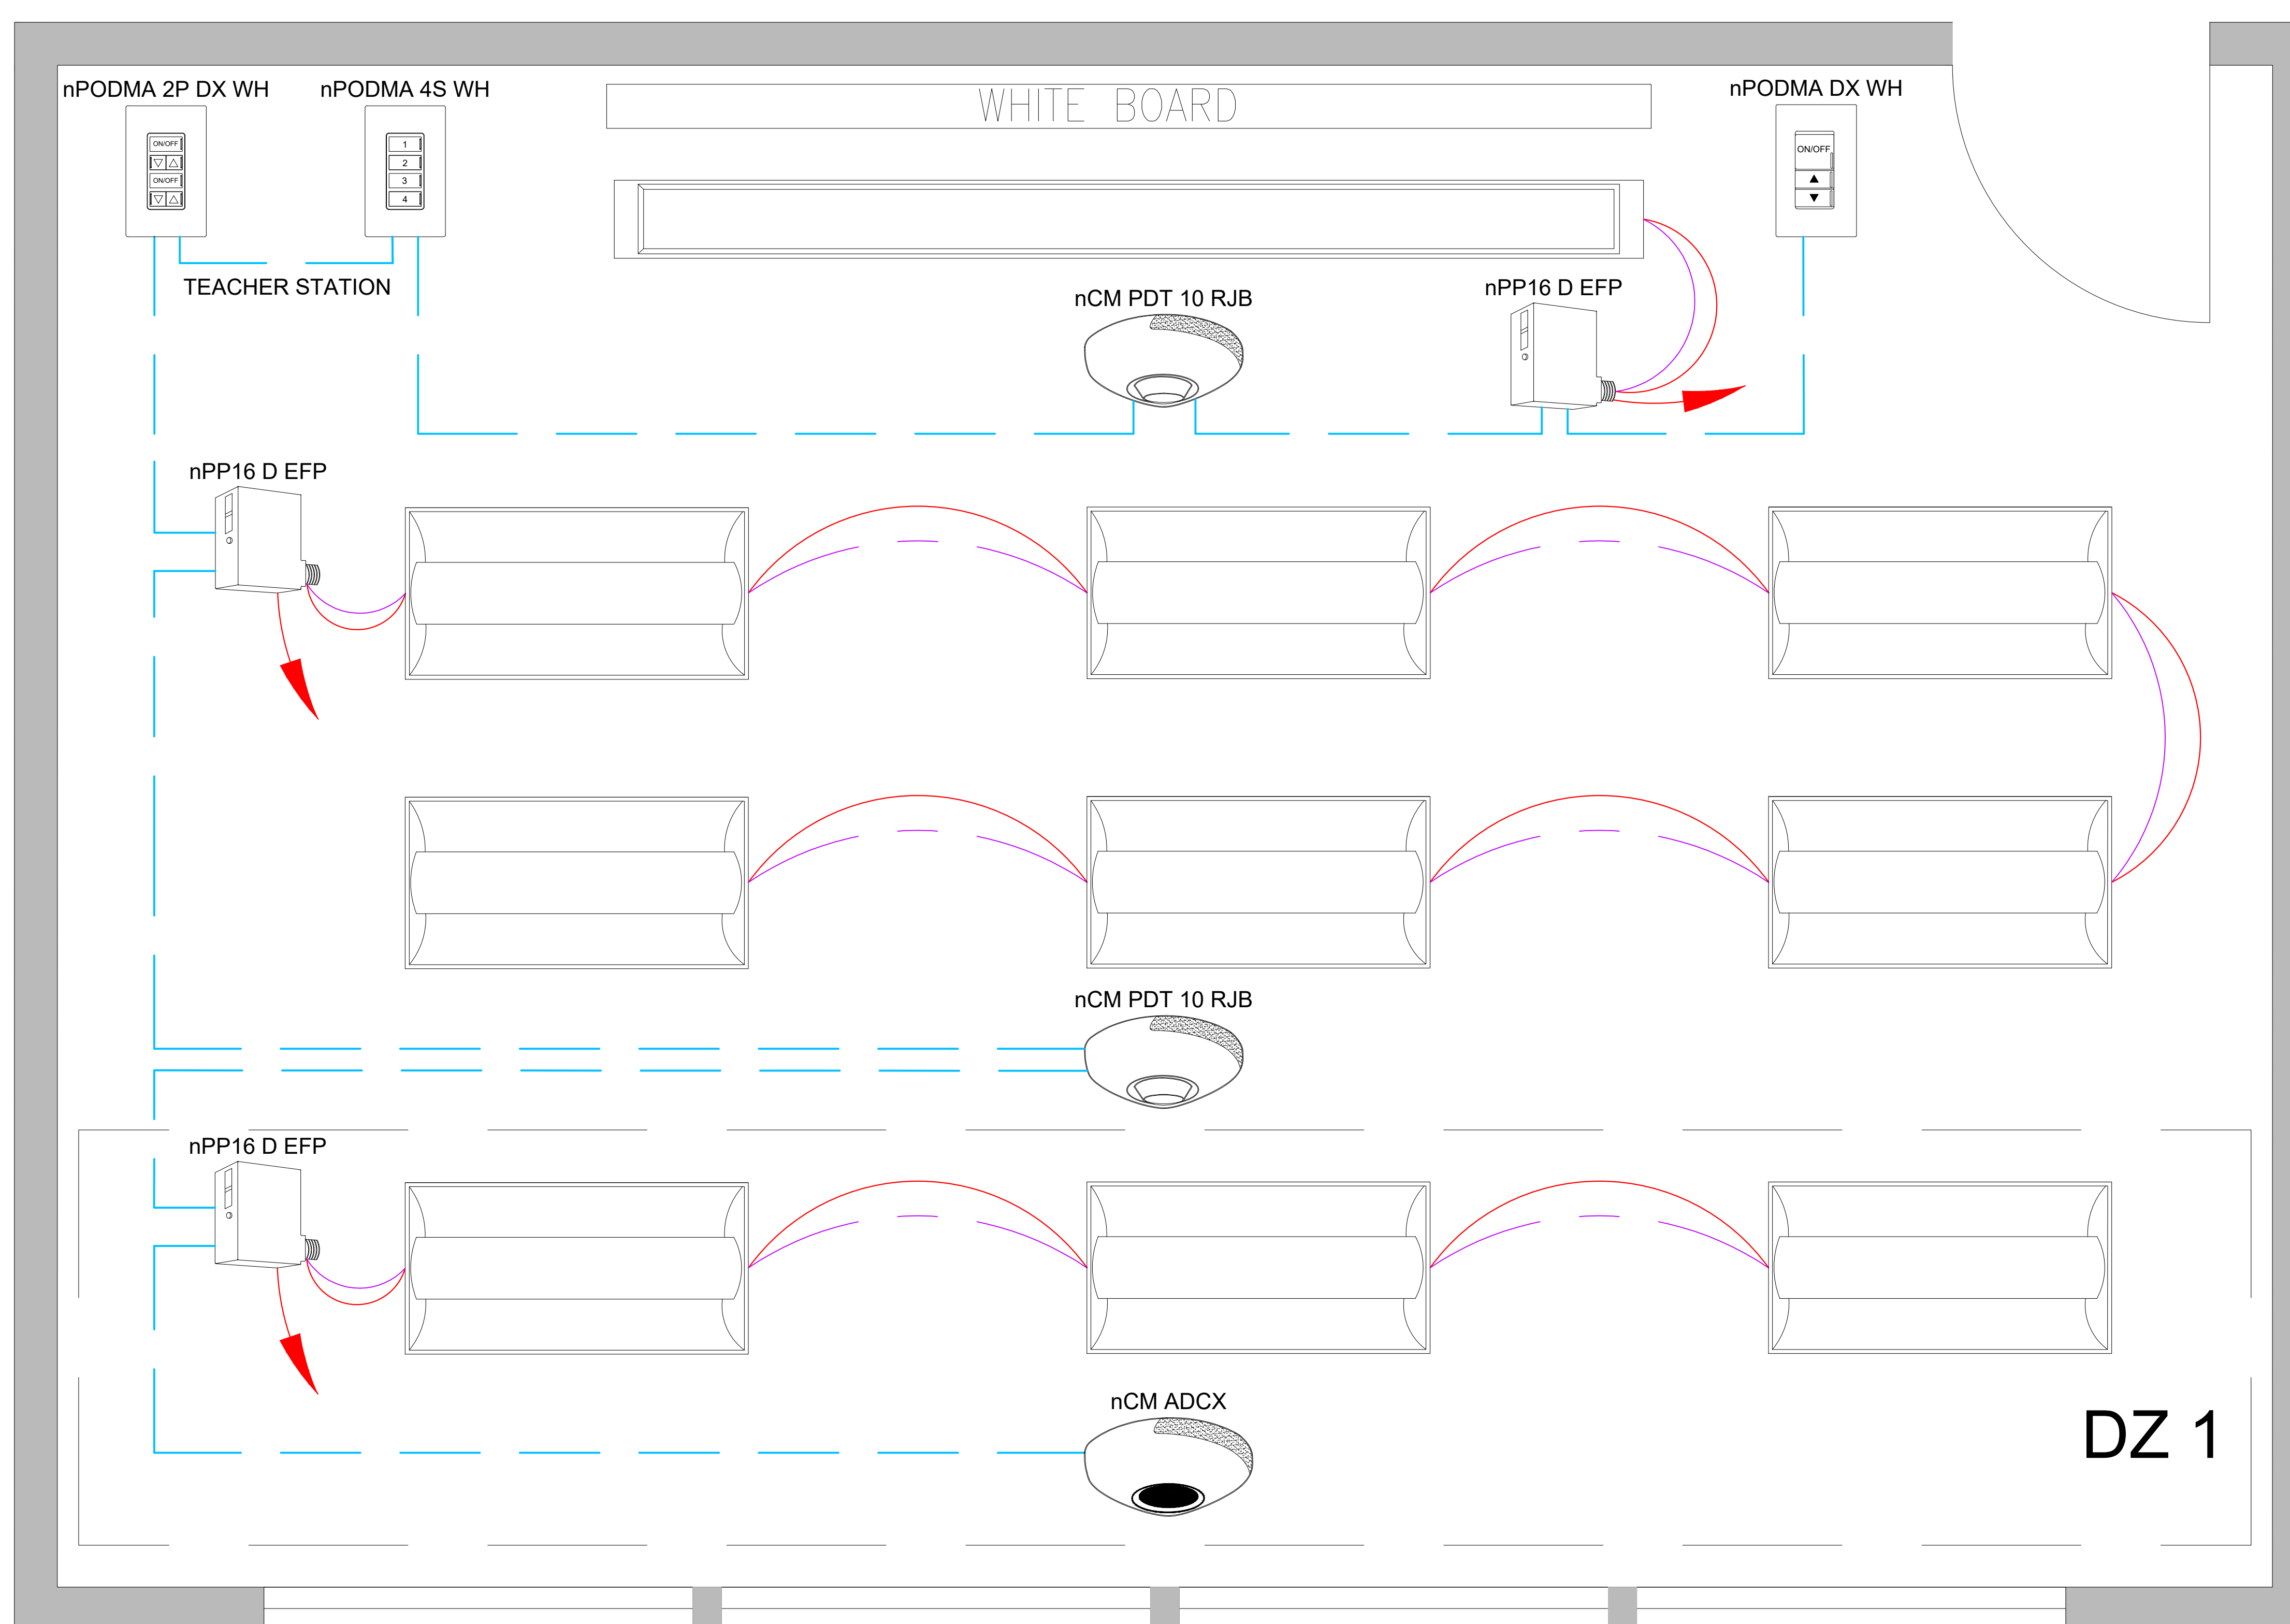

**nLIGHT:  
CLASSROOM - POWERPACKS**

**SUPPORTS THE FOLLOWING REQUIREMENTS:**

- ✔ OCCUPANT SENSOR CONTROLS, (C405.2.1)
- ✔ TIME-SWITCH CONTROLS, (C405.2.2)
- ✔ DAYLIGHT-RESPONSIVE CONTROLS, (C405.2.3)
- ✔ SPECIFIC APPLICATION CONTROLS, (C405.2.4)
- ✔ MANUAL CONTROLS, (C405.2.5)
- ✔ ENHANCED DIGITAL LIGHTING CONTROLS, (C406.4)

SEE HILA BASIS OF DESIGN TO COMPLY WITH IECC 2018 SECTION C405