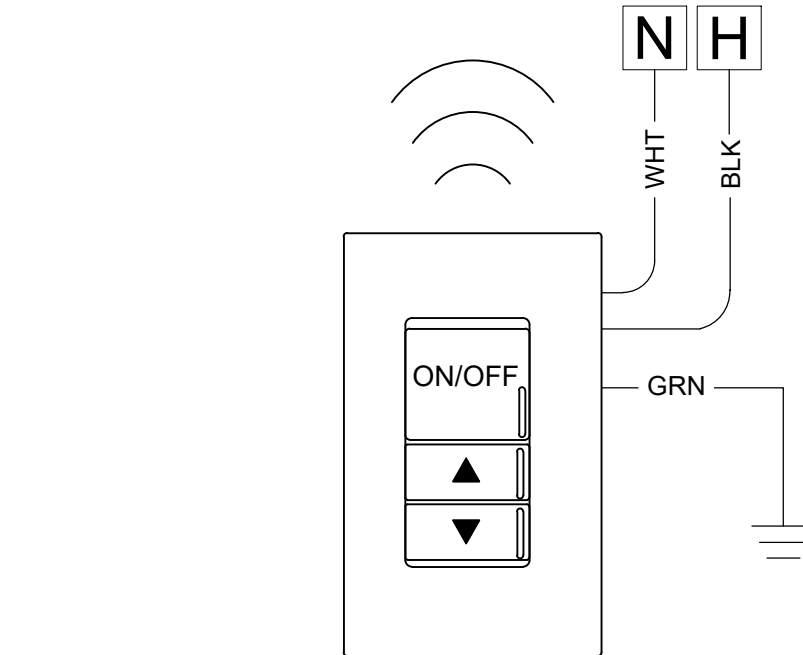

nLIGHT AIR: LARGE OFFICE - AIR ENABLED FIXTURES

2VTL4 rES7PDT
PRIMARY
DAYLIGHT ZONE

2VTL4 rES7PDT
GENERAL
LIGHTING

rPODLA DX MVOLT WH G2

SEE HILA BASIS OF DESIGN TO COMPLY WITH IECC 2018 SECTION C405

BILL OF MATERIAL		
QTY	PRODUCT #	DESCRIPTION
TBD	2VTL4 xxL ADPT EZ1 LPxxx NLTAIR2 RES7PDT	INTEGRAL FIXTURE EMBEDDED COMBO STANDARD RANGE 360° SENSOR WITH DAYLIGHTING, DUAL TECHNOLOGY (PDT); WIRELESS COMMUNICATION
1	rPODLA DX MVOLT WH G2	1 CHANNEL ON/OFF TOGGLE WITH DIMMING, LINE POWERED; WIRELESS COMMUNICATION