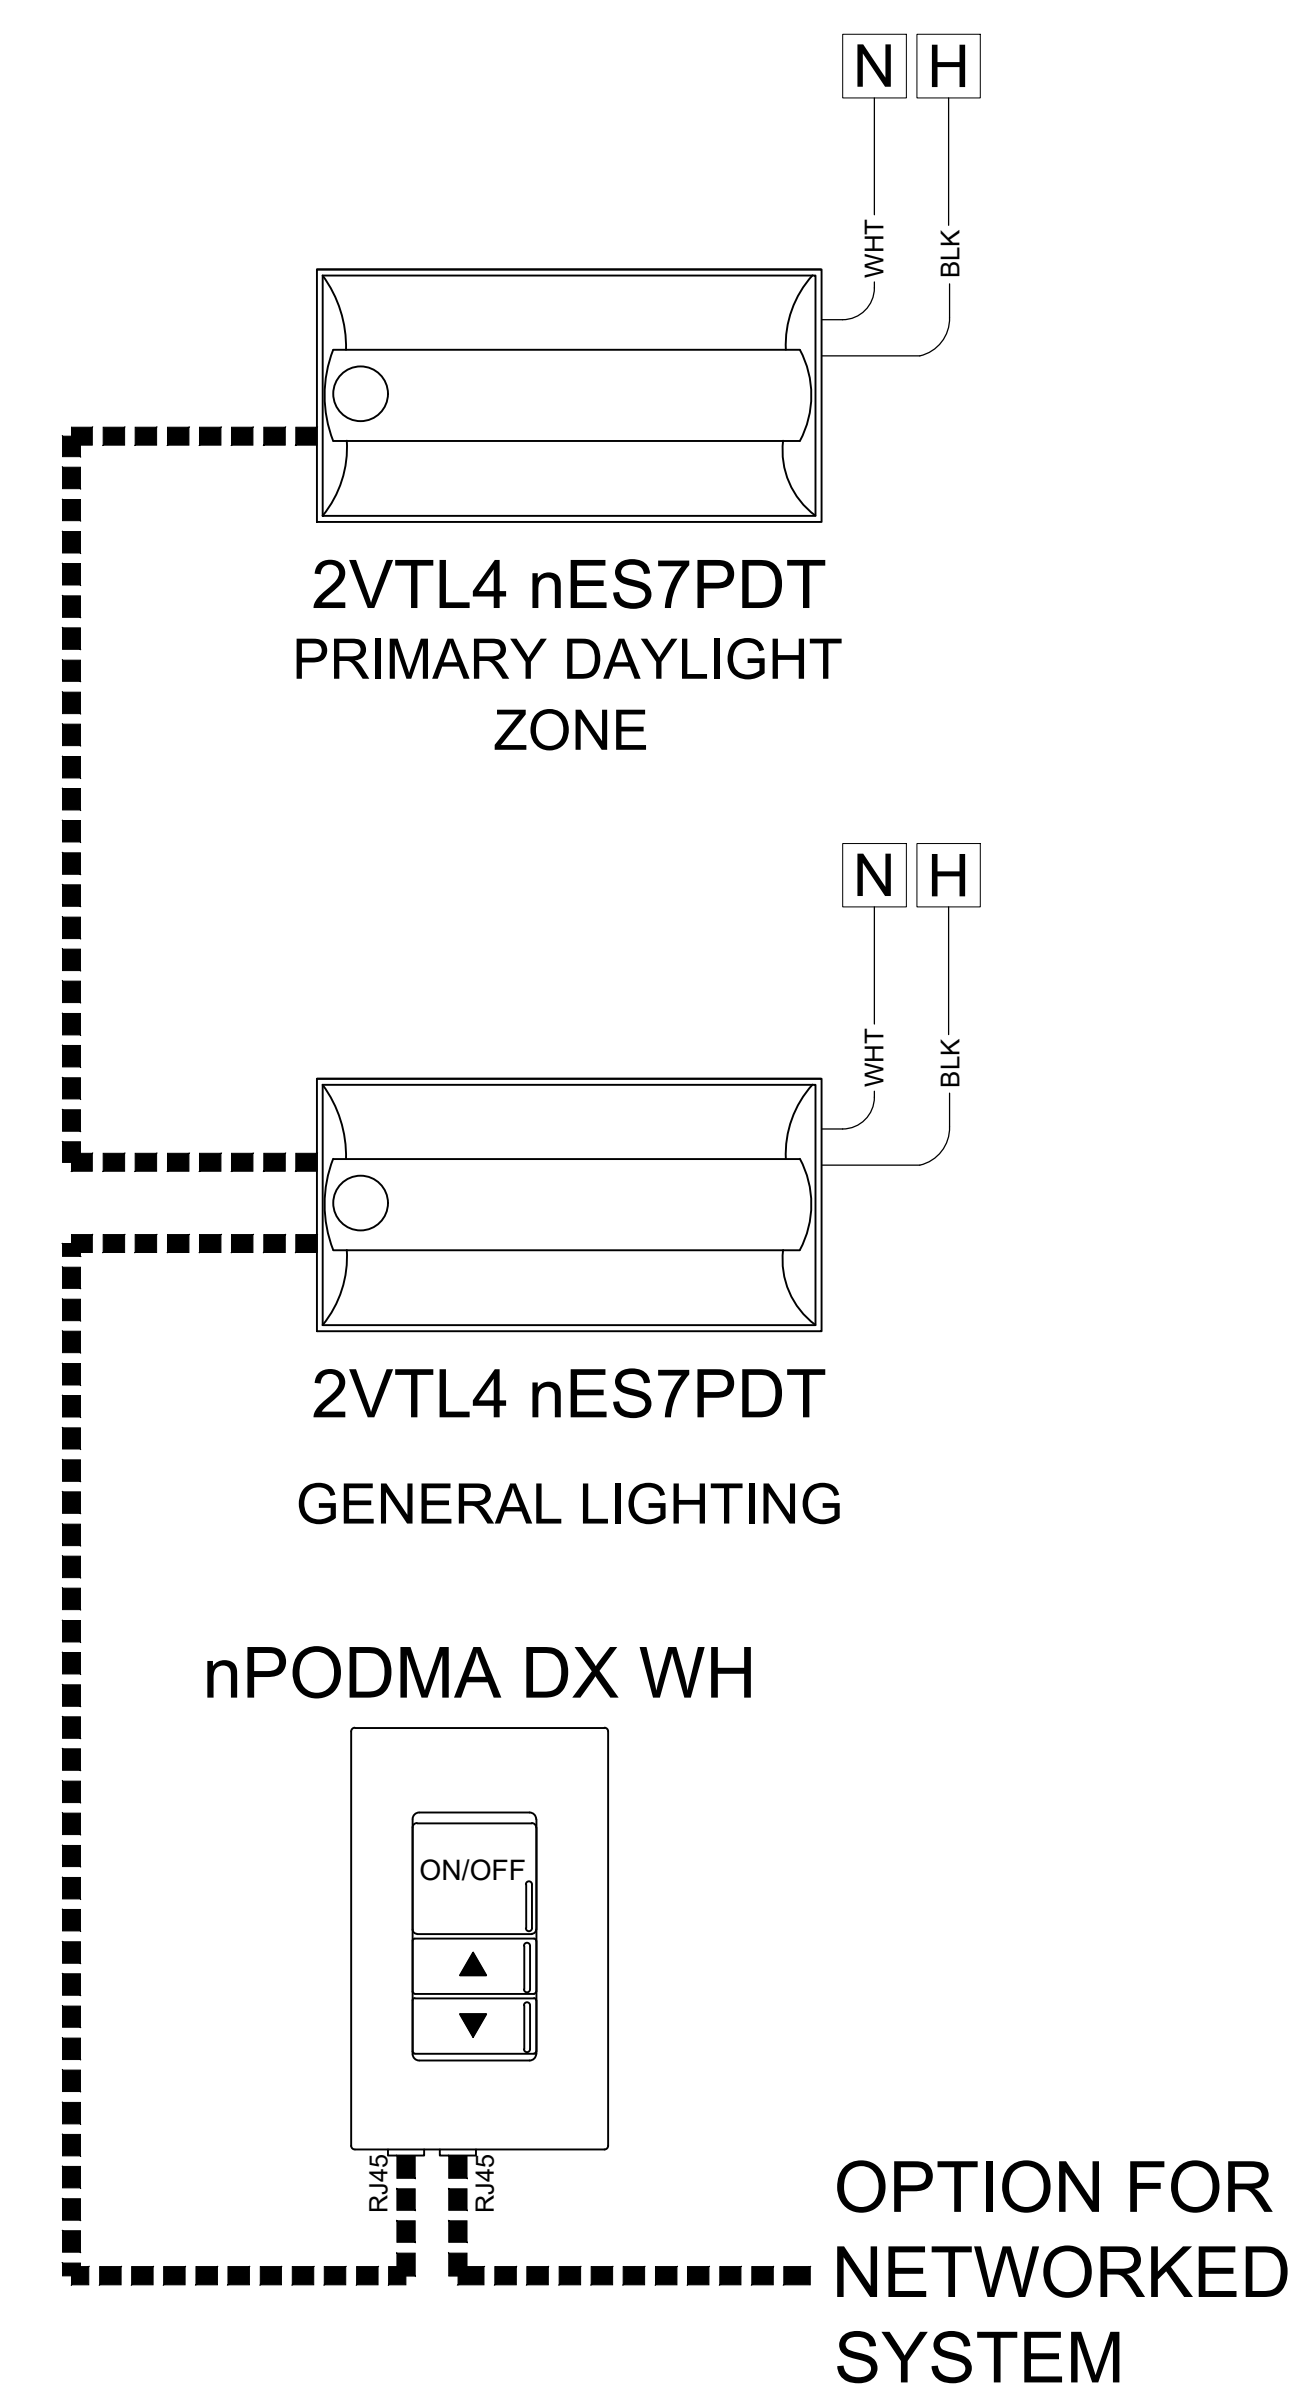

nLIGHT: LARGE OFFICE - nLIGHT ENABLED FIXTURES

SEE HILA BASIS OF DESIGN TO COMPLY WITH IECC 2018 SECTION C405

BILL OF MATERIAL		
QTY	PRODUCT #	DESCRIPTION
TBD	2VTL4 xxL ADPT EZ1 LPxxx N100 NES7PDT	INTEGRAL FIXTURE EMBEDDED COMBO STANDARD RANGE 360° SENSOR WITH DAYLIGHTING, DUAL TECHNOLOGY (PDT)
1	nPODMA DX WH	SINGLE CHANNEL ON/OFF TOGGLE WITH DIMMING