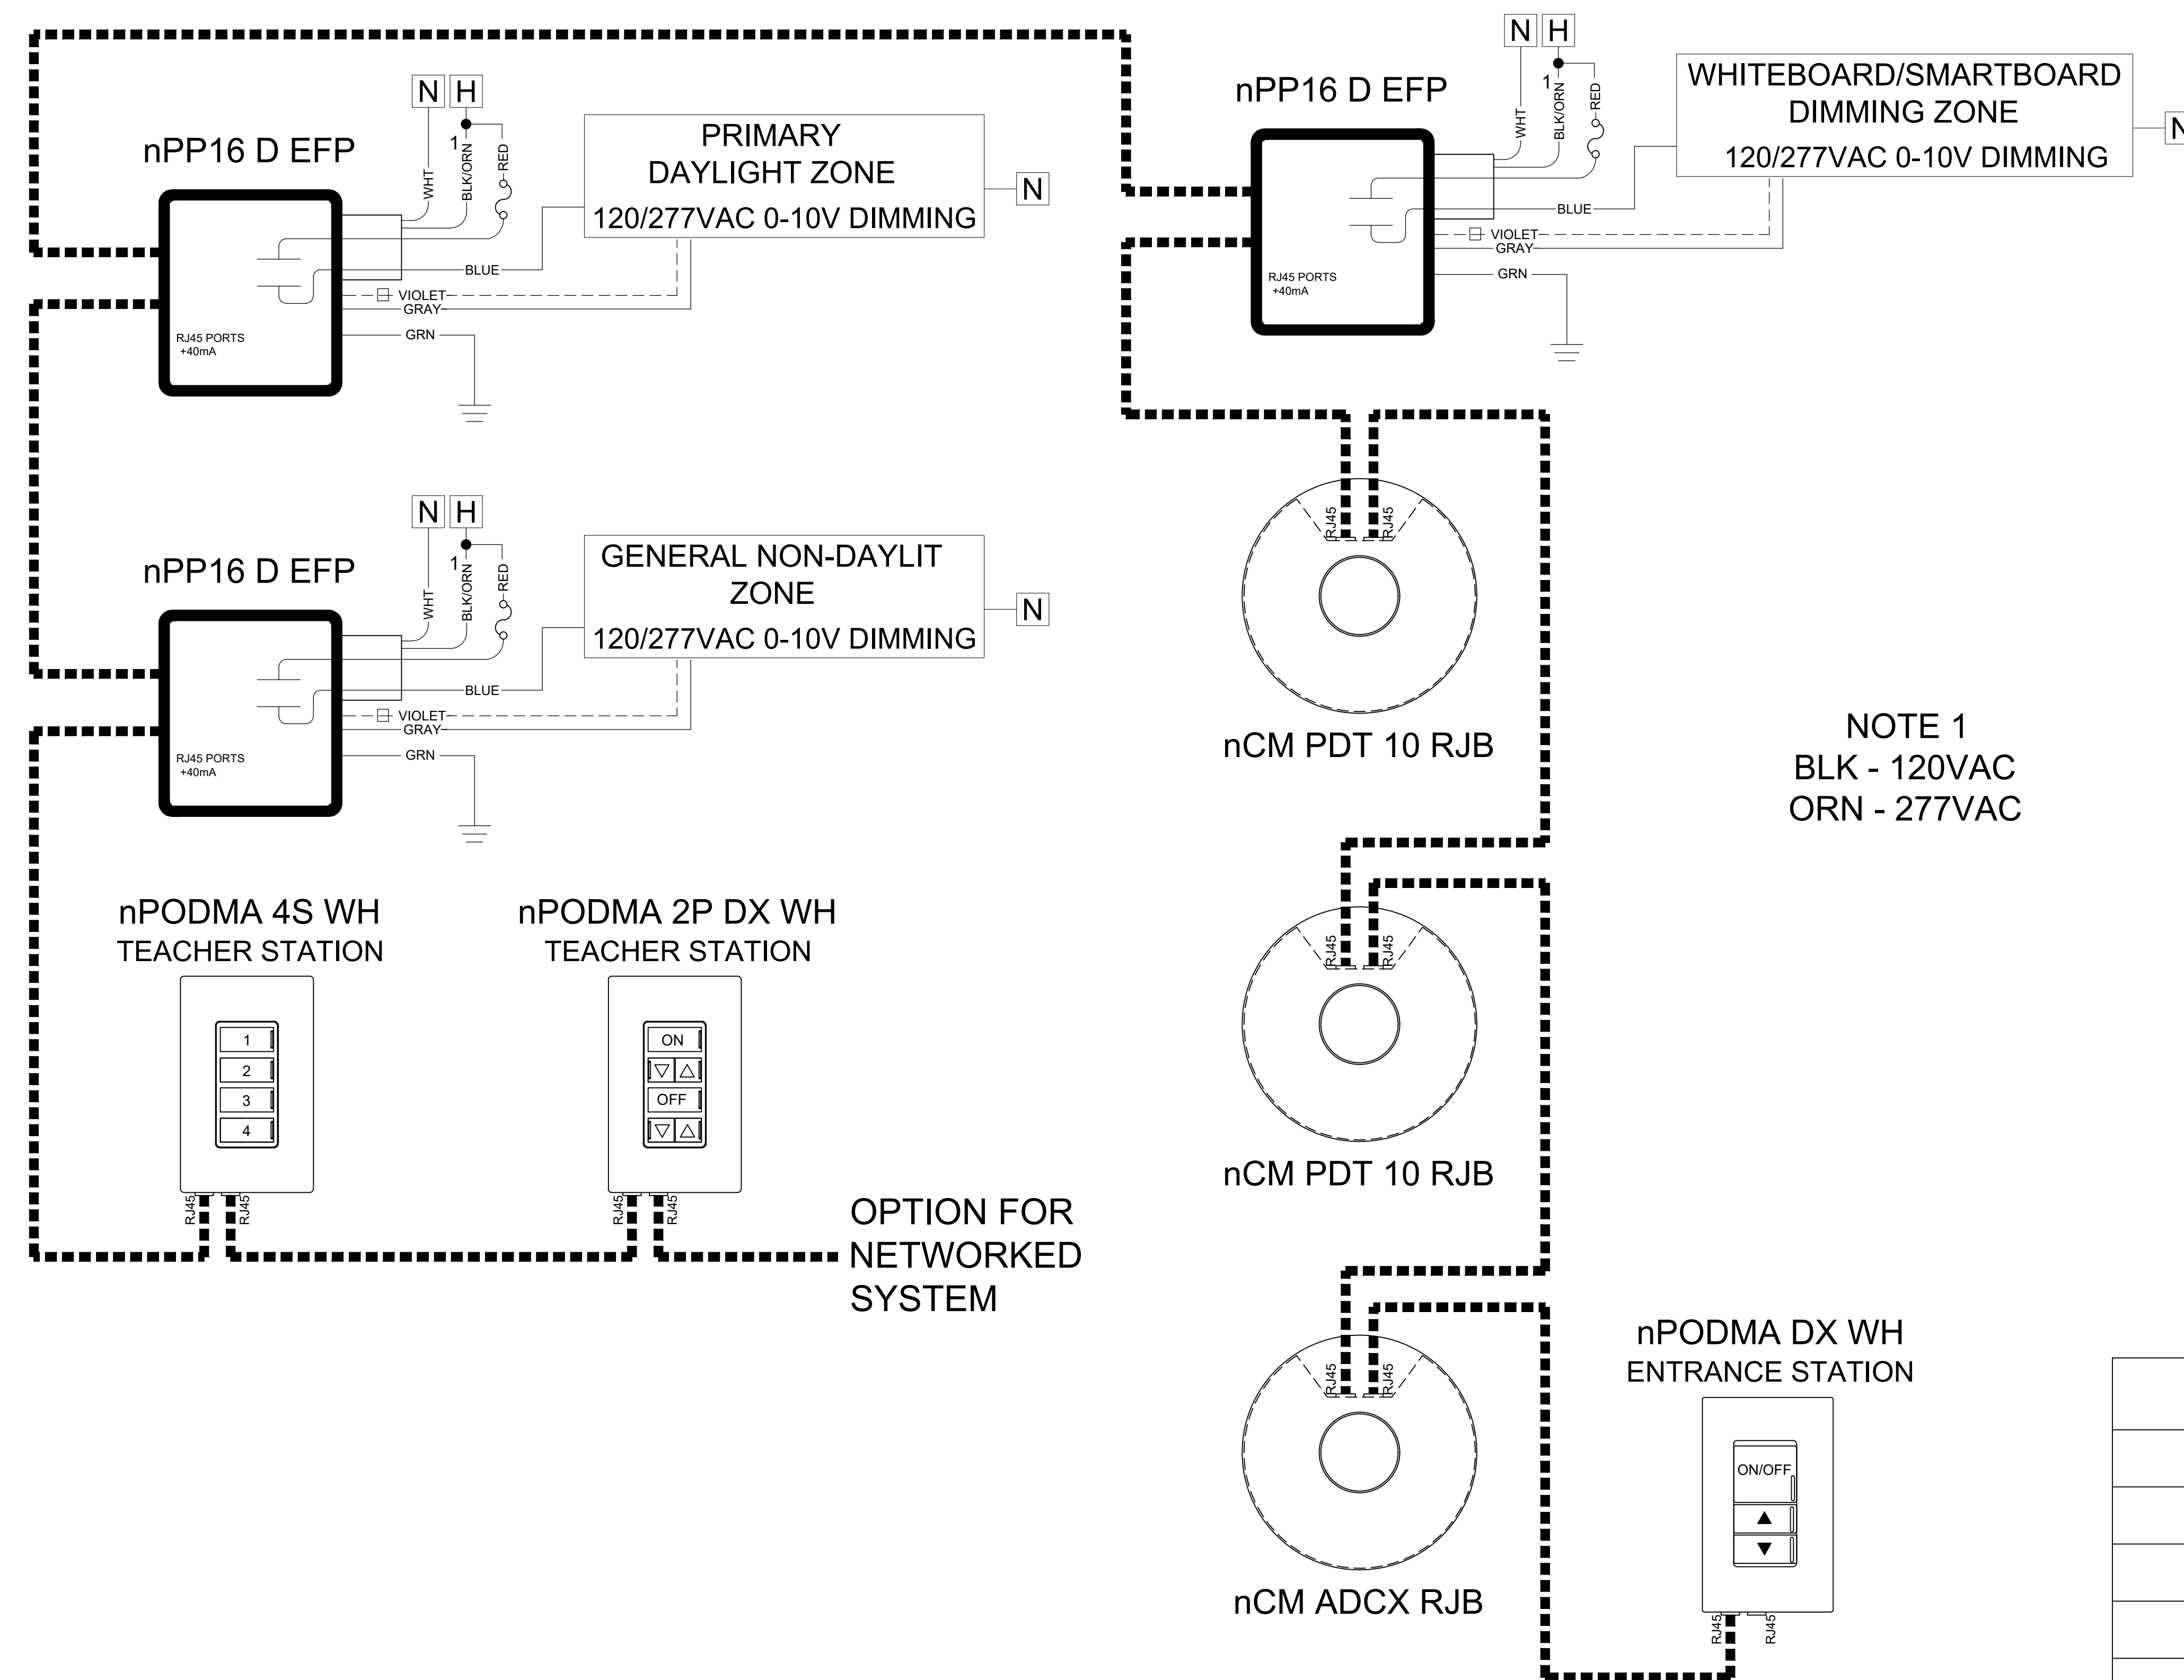

nLIGHT: CLASSROOM - POWERPACKS

NOTE 1
BLK - 120VAC
ORN - 277VAC

SCENE SELECTOR	
SCENES	LIGHTING LEVELS
1	100%
2	A/V MODE
3	25%
4	OFF

SEE HILA BASIS OF DESIGN TO COMPLY WITH IECC 2018 SECTION C405

BILL OF MATERIAL		
QTY	PRODUCT #	DESCRIPTION
1	nPODMA 4S WH	4 PRESET SCENE SELECTOR
1	nPODMA 2P DX WH	2 CHANNEL ON/OFF TOGGLE WITH DIMMING
1	nPODMA DX WH	SINGLE CHANNEL ON/OFF TOGGLE WITH DIMMING
1	nCM ADCX RJB	AUTOMATIC DIMMING CONTROL PHOTOCELL- CEILING MOUNT, LOW VOLTAGE
2	nCM PDT 10 RJB	EXTENDED RANGE 360° SENSOR-CEILING MOUNT, LOW VOLTAGE, DUAL TECHNOLOGY (PDT)
3	nPP16 D EFP	16 AMP RELAY PACK WITH 0-10V DIMMING CONTROL; CHASE NIPPLE MOUNTING