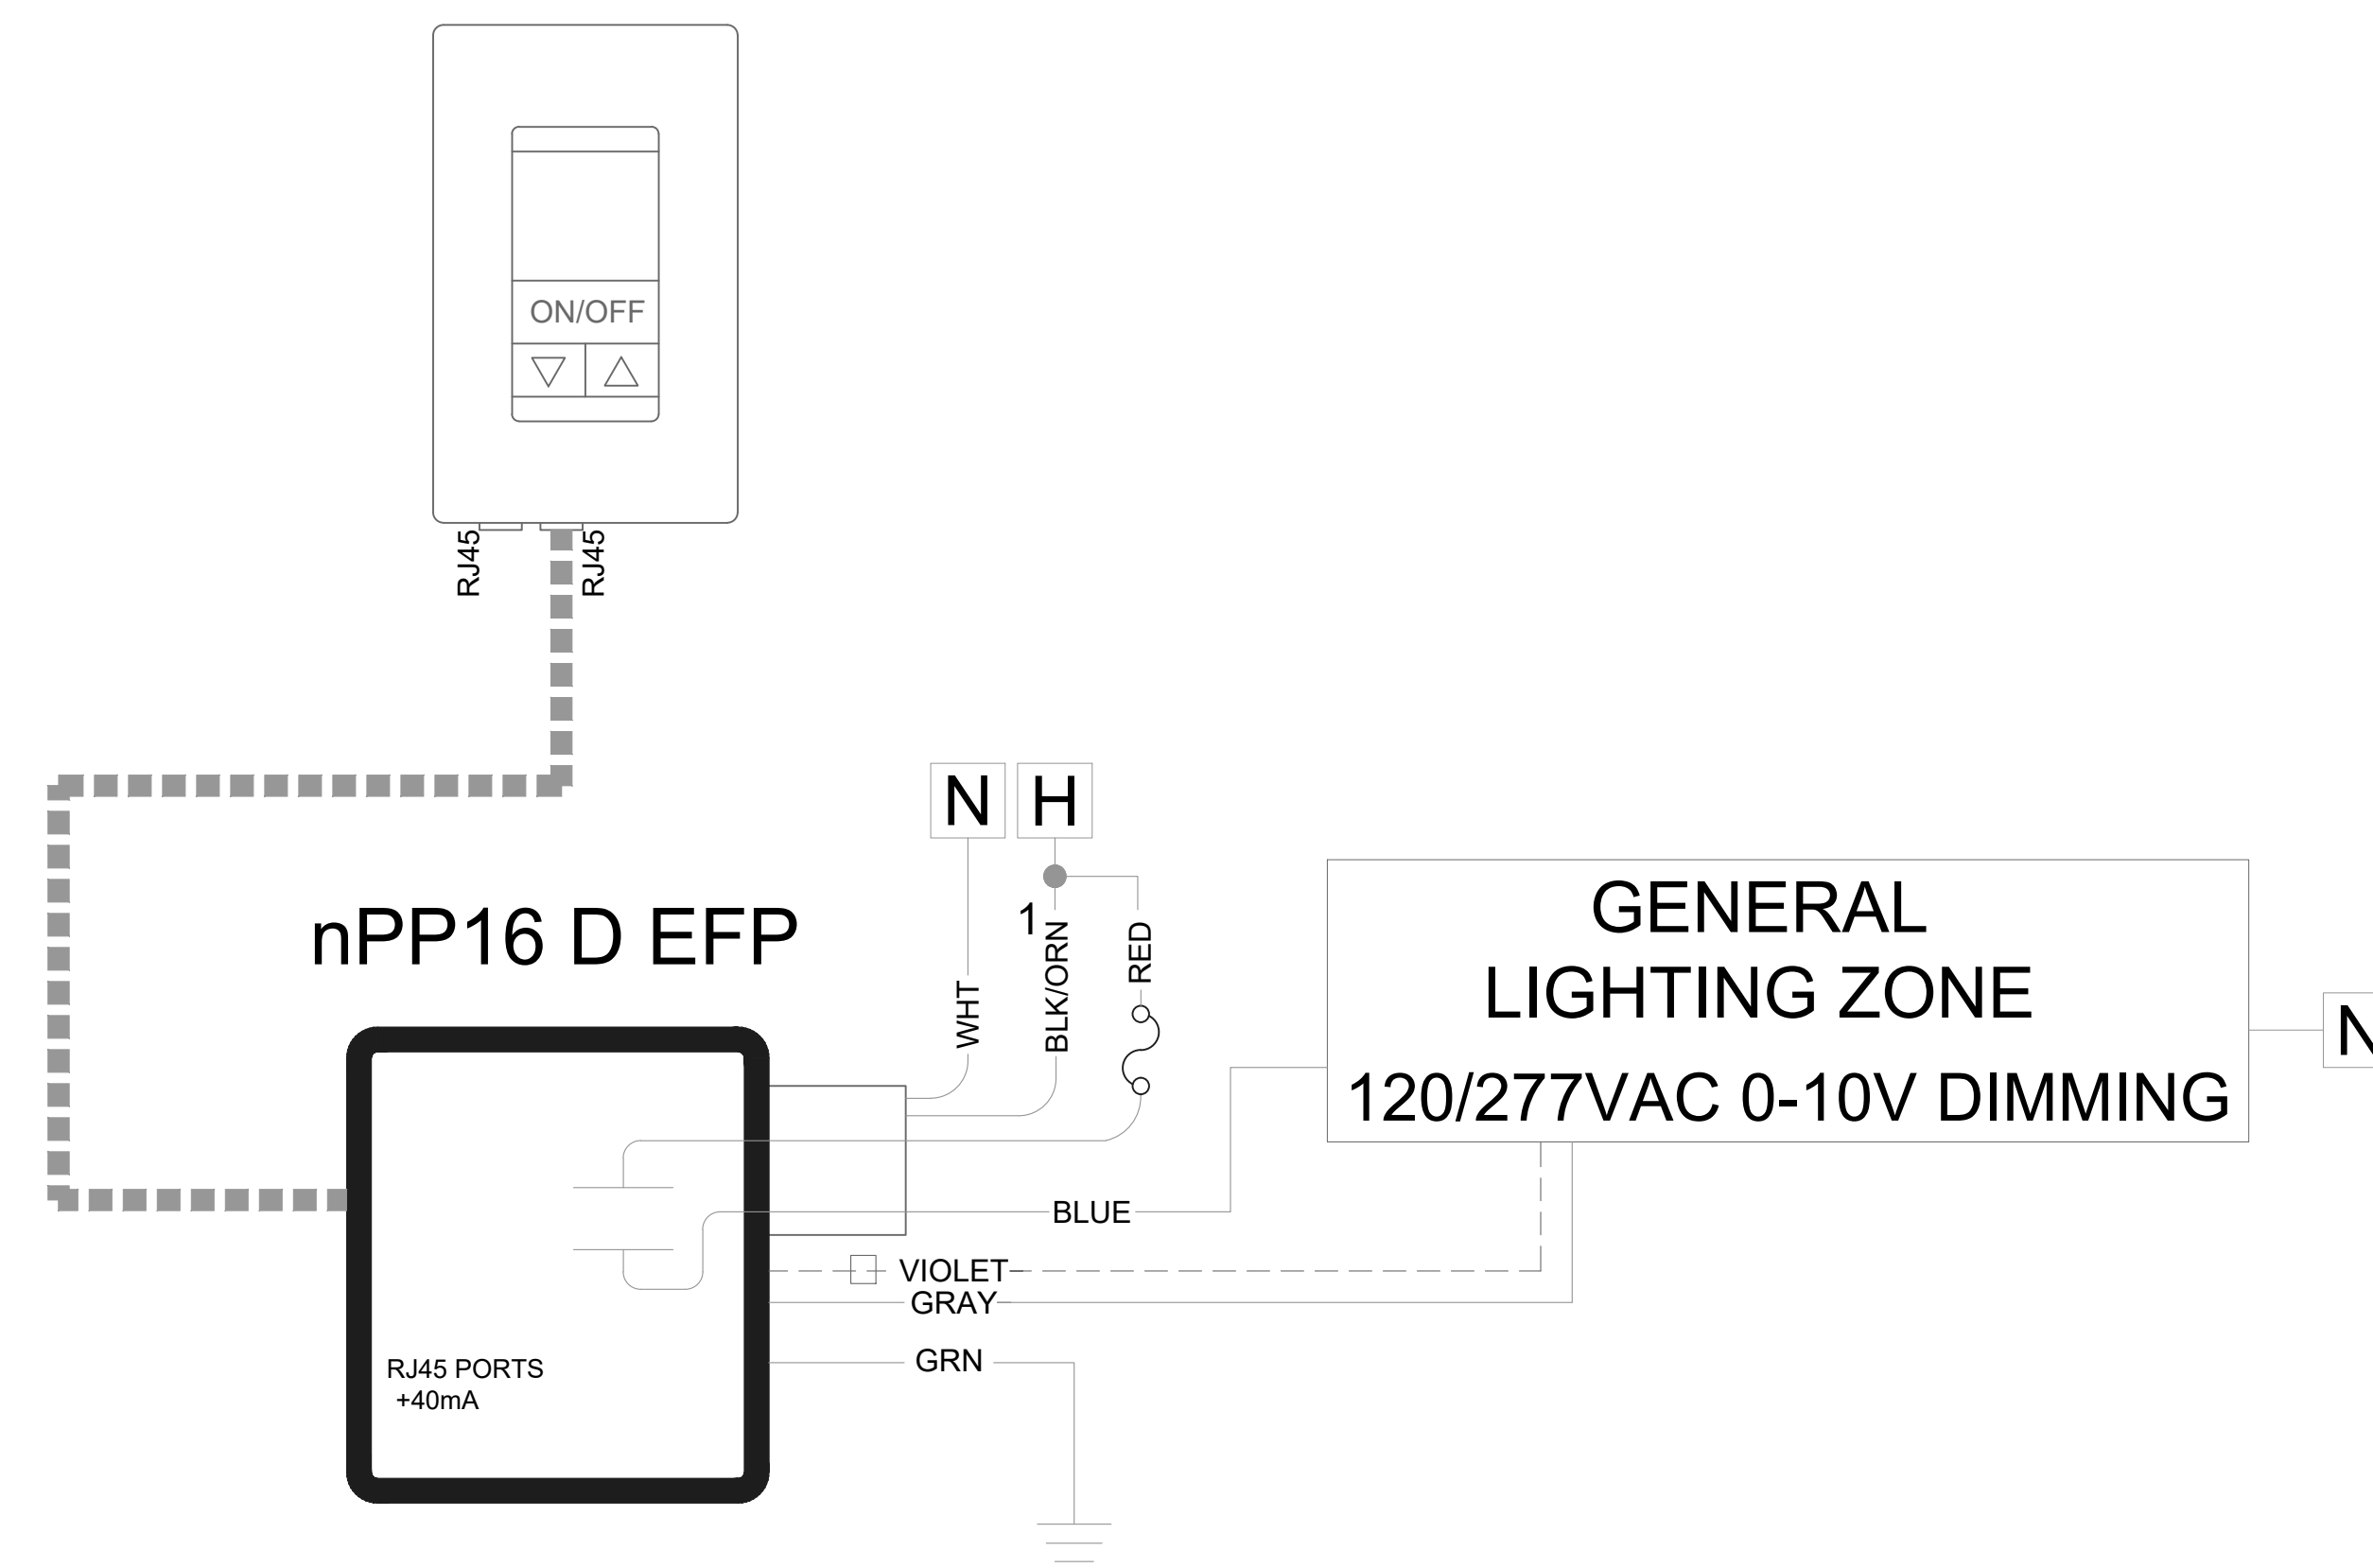

nWSXA PDT LV DX WH

NOTE 1
BLK - 120VAC
ORN - 277VAC

1

SMALL OFFICE DETAIL
N.T.S.

DISCLAIMER
THIS ACUITY CONTROLS LAYOUT IS FOR REFERENCE OF PRODUCT LOCATIONS ONLY AND IS NOT INTENDED FOR CONSTRUCTION PURPOSES. PLEASE SEE THE CONSTRUCTION DOCUMENT (E-SHEET) REFERENCED IN THE TITLE BLOCK "DWG REF" SECTION, FOR MORE INFO.

SENSOR FEATURES OPTIONS			
ABBREVIATION	DEFINITION	ABBREVIATION	DEFINITION
ADC	AUTOMATIC DIMMING CONTROL	PDT	PASSIVE DUAL TECHNOLOGY
D	MANUAL DIMMING	RF	RADIO FREQUENCY
DR	MANUAL DIMMING CONTROL	V	VANDAL RESISTANT
DZ	DUAL ZONE	ZP	Z POLE
LV	LOW VOLTAGE	347	347 VOLT
LT	LOW TEMP	4	4 PORT
NL	NIGHT LIGHT	8	8 FOOT
P	PHOTOCELL	480	480 VOLT
WALL SWITCH/POD COLOR OPTIONS		SENSOR ACCESSORIES	
ABBREVIATION	DEFINITION	NAME	DEFINITION
IV	IVORY	WV BR	WIDE VIEW CEILING MOUNTING BRACKET
GY	GREY	FBI	DEEP FIXTURE BRACKET
WH	WHITE	FBI2	DEEP FIXTURE BRACKET WITH HARDWARE
AL	ALMOND		